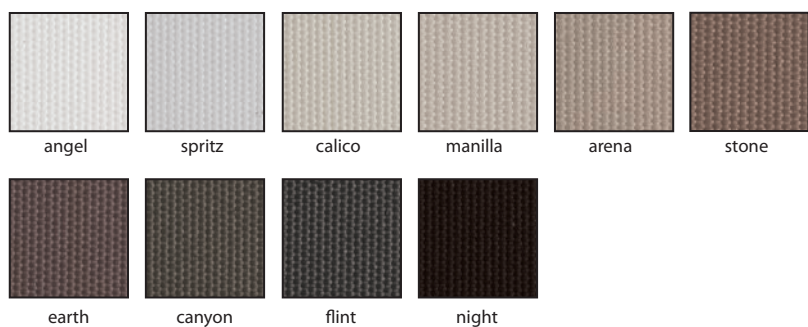

Icon - 2500mm/3000mm

Description:

Plain wide width fabric, suitable for Roller, Roman and Panel Blinds available in a contemporary colour range to suit modern interiors. Colour coordinates with Palm Beach Light Filtering for a consistent look throughout the home.

Key Features:

Width: 2500mm | 3000mm

Suitable for: Roller, Roman & Panel Blinds

Quality: Blackout

Specification: Blackout (1ICO)

- Composition: 100% Polyester with Foamed Acrylic Coating
- Weave: Plain Weave
- Fire Classification: Tested to AS 1530 Part III
- Nominal Weight: 400gsm
- Nominal Thickness: 0.55mm
- Cutting: Ultrasonic, Cold, Crush

Warranty: 2 years

Colour Range *

Icon

*colours representative only