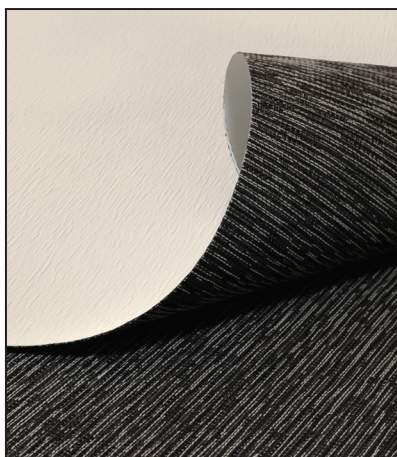

Mantra - 3000mm

Description:

Mantra is a striking jacquard, available in blackout & light filtering qualities. It is suitable for wider windows, and has a versatile colour range to complement contemporary interior styles.

Key Features:

- Width: 3000mm
- Suitable for: Roller, Roman and Panel Blinds
- Quality: 100% Blackout (BO) & Light Filtering (LF) with night time privacy
- Colour: 10 (BO) & 7 (LF)
- Characteristics: Wide Width | PVC free

Specification: Blackout (1MAB300)

- Composition: 100% Polyester with Foamed Acrylic Backing (BO)
- Weave: Jacquard
- Fire Classification; Tested to AS1530 Part III
- Light Fastness: 5 minimum
- Nominal Thickness: 0.65mm (BO)
- Nominal Weight: 410gsm (BO)
- Cutting: Ultrasonic, Crush

Specification: Light Filtering (1MAL300)

- Composition: 100% Polyester with Acrylic Coating (LF)
- Weave: Jacquard
- Fire Classification; Tested to AS1530 Part III
- Light Fastness: 5 minimum
- Nominal Thickness: 0.30mm (LF)
- Nominal Weight: 210gsm (LF)
- Cutting: Ultrasonic, Crush

NB: Colour variances may occur between fabric production batches. These variances are within industry tolerances, but please check fabric prior to cutting.

Care: Surface dust should be removed with duster or soft lint free cloth. Never use abrasive products or solvents / industrial based cleaners.

Colour Range *

Mantra