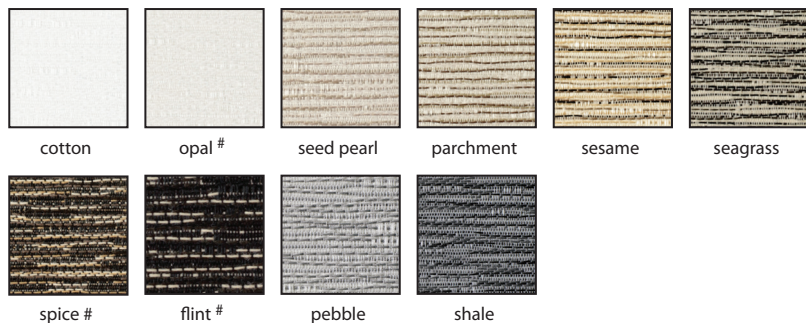

Specification: Light Filtering (1MAL300)

- Composition: 100% Polyester with Acrylic Coating (LF)
- Weave: Jacquard
- Fire Classification; Tested to AS1530 Part III
- Light Fastness: 5 minimum
- Nominal Thickness: 0.30mm (LF)
- Nominal Weight: 210gsm (LF)
- Cutting: Ultrasonic, Crush

Colour Range *

Mantra

Blackout Only

*colours representative only