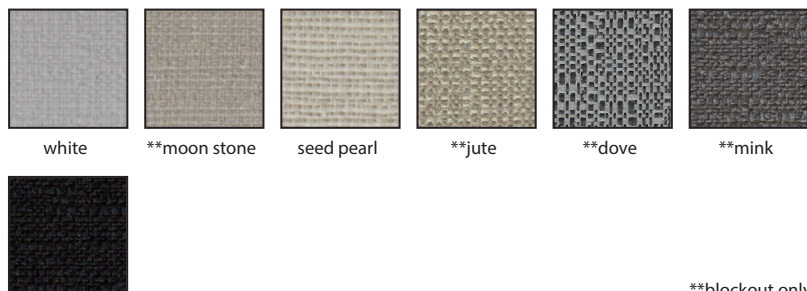

Daintree - 2950mm

Description:

Wide width fabric suitable for Roller, Roman and Panel Blinds. Two tone yarn gives texture and depth to this jacquard fabric. Blackout quality available in all colours and light filtering quality in selected colours.

Key Features:

Width: 2950mm
 Suitable for: Roller, Roman and Panel Blinds
 Colourways: 7 Blackout | 2 Light Filtering
 Quality: Blackout and Light Filtering

Specification: Blackout (1DTBO)

- Composition: 100% Polyester with Foam Acrylic Coating
- Weave: Jacquard
- Light Fastness: 6-7 minimal
- Nominal Thickness: 0.61mm
- Nominal Weight: 495gsm
- Cutting: Ultrasonic, cold knife

Manufactured: Australia

Specification: Light Filtering (1DTLF)

- Composition: 100% Polyester with Acrylic Coating
- Weave: Jacquard
- Light Fastness: 6-7 minimum
- Nominal Thickness: 0.44mm
- Nominal Weight: 280gsm
- Cutting: Ultrasonic

Warranty: 2 years

Colour Range *

Daintree

**black

**blockout only

*colours representative only